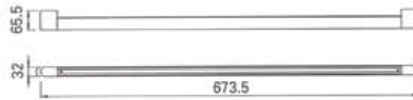

3317-653-0400
1x36W.Elekr.Balastlı Std.
Standart w/ electronic ballast

G13 / 1x36 W

3317-653-0453
1x36W.Elekr.Balastlı Anah.
With switch & electronic ballast

3317-653-0454
1x36W.Elekr.Balastlı İpli
w/ electronic ballast & cord switch