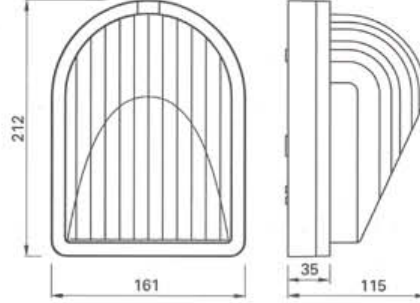

3306-602-0252
Yuvarlak Kafesli Opal
Round style opal wire guard

3311-630-0451
Yıldız Aplık
Star wall lamp

E27 / 1x60 Watt