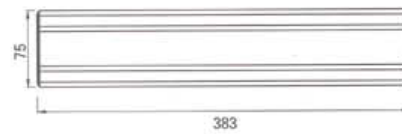

3317-653-0454
1x36W.Elekr.Balastlı İpli
w/ electronic ballast & cord switch

STANDART BANT

STANDARD BAND

3315-640-0451
1x11W. Standart Şeffaf
Standard clear
1/24

G23 / 1x11 W

3315-640-0452
1x11W. Standart Opal
Standard opal
1/24