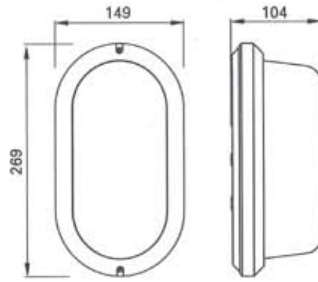

3305-601-0251
Oval Şeffaf
Oval style clear

3305-601-0252
Oval Opal
Oval style opal

E27 / 1x60 Watt

3305-602-0252
Oval Kafesli Opal
Oval style opal with wire guard