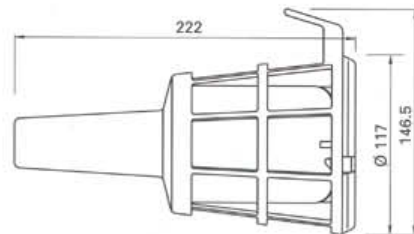

3322-677-1600
Seyyar El Lambası Tip 2
Mobil hand lamp type 2

Adet / Kutu	Pcs / Pack:	4
Kutu ağırlık (Kg)	Pack weight	1.45
Kutu / Koli	Pack / Box:	6

TS 8698
TS 44

EN 60598
EN 60598