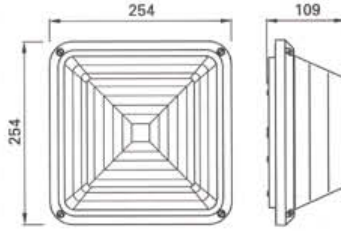

ŞEFFAF OPAL SERİ / CLEAR AND OPAL SERIE

3307-601-0200
Kare
Square style

E27 / 1x75 Watt