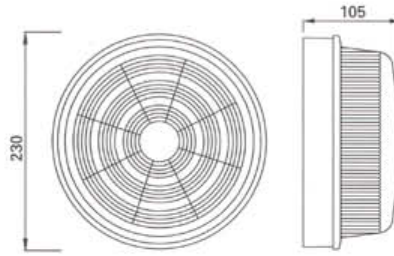

3310-605-0400
Yıldız Yuvarlak Camlı
Star round style w/Glass diffuser

E27 / 1x100 Watt