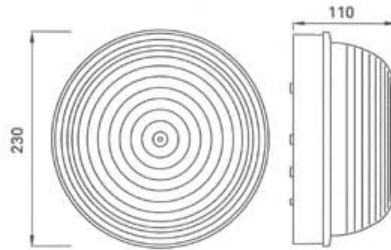

E27 / 1x75 Watt

3311-604-0451
Yıldız Çemberli Yuvarlak Polikarbonat
Star round style w/polycarbonate diffuser