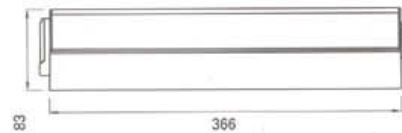

3317-653-0454
1x36W.Elekr.Balastlı İpli
w/ electronic ballast & cord switch

STANDART BANT

STANDARD BAND

3315-640-0451
1x11W. Standart Şeffaf
Standard clear
1/24

G23 / 1x11 W

3315-640-0452
1x11W. Standart Opal
Standard opal
1/24