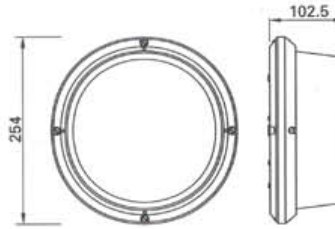

3306-601-0251
Yuvarlak Şeffaf
Road style clear