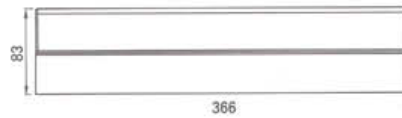

STANDART BANT

STANDARD BAND

3315-640-0451
1x11W. Standart Şeffaf
Standard clear
1/24

G23 / 1x11 W