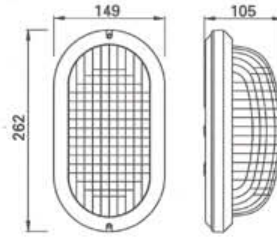

3301-601-0200
Oval
Oval Style

3301-602-0200
Oval Kafesli
Oval style with wire guard

E27 / 1x60 Watt