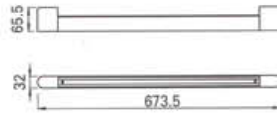

3317-651-0400
1x18 W. Elektronik Balastlı Std.
Standart w/ electronic ballast

G13 / 1x18 W

3317-651-0453
1x18W.Elekr.Balastlı Anah.
With switch & electronic ballast

3317-651-0454
1x18W.Elekr.Balastlı İpli
w/ electronic ballast & cord switch