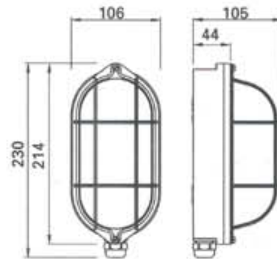

3304-602-0200
Bodrum Kafesli
Bodrum style with wire guard

E27 / 1x60 Watt