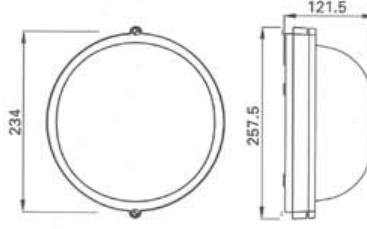

NEMLİYER

METESAN LEXEL

WATERFROOF IP 64