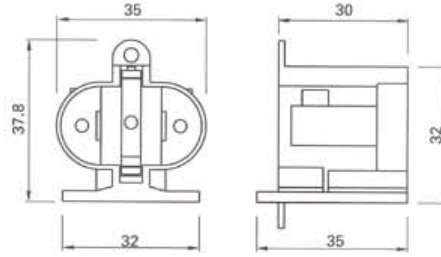

E27 / 1x100 Watt

3323-680-0400
Beyaz Gövde
White Body

DUY

METESAN LEXEL

LAMPHOLDER