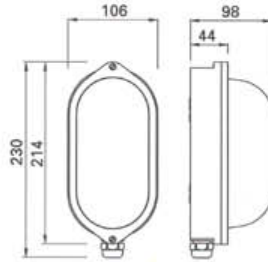

3304-601-0200
Bodrum
Bodrum style

E27 / 1x60 Watt