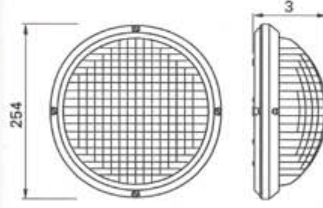

CAMLI SERİ / GLASS SERIE

3302-601-0200
Yuvarlak
Round style

3302-602-0200
Yuvarlak Kafesli
Round style with wire guard

E27 / 1x75 Watt