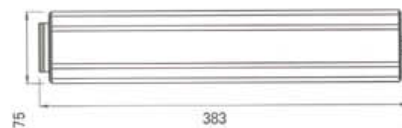

3315-643-0452
1x11W.Anahtarlı Prizli Opal
Switch-socket outlet with opal
1/24